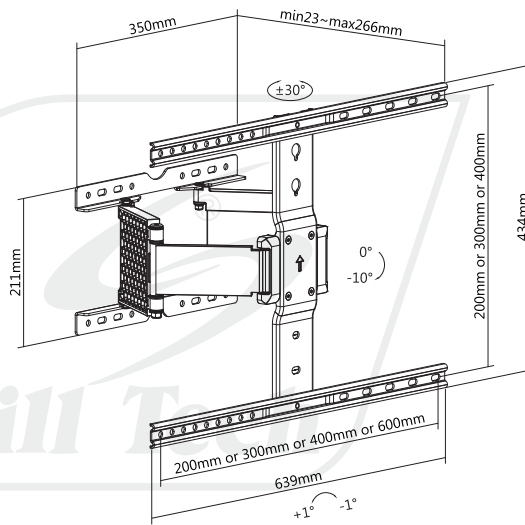

SH 442P

Full-motion LED/LCD/Curved TV Wall Mount
For most 37" ~ 90"

New Design New Experience

-  Swivel Range
+30°--30°
-  Screen Size
37"-90"
-  Profile to Wall
23-266mm
-  Weight Capacity
50 Kg
-  Screen Rotation
+1° ~ -1°
-  VESA Compatible
600x400
-  Cable Management
-  Tilt Range
0° ~ -10°

Pull Out
Holds your TV and move forward / backward according to your preference.

Screen Rotation
Screen rotation is available for the level adjustment of the screen.

Tilting
Tilt reduce the glare of overhead lights or if your screen is too high and can't be adjusted to your eye level.

Ultra Slim
Will make your screen well arranged to the wall. Most slimmest profile with elegant look.