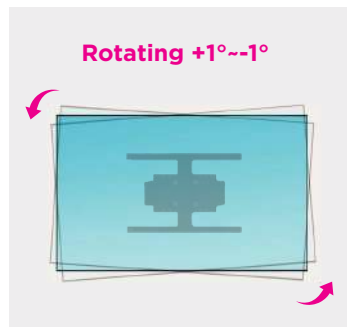

SH 442P

Full-motion LED/LCD/Curved TV Wall Mount
For most 37" ~ 90"

New Design New Experience

-  Swivel Range
+30°--30°
-  Screen Size
37"-90"
-  Profile to Wall
23-266mm
-  Weight Capacity
50 Kg
-  Screen Rotation
+1° ~ -1°
-  VESA Compatible
600x400
-  Cable Management
-  Tilt Range
0° ~ -10°

Pull Out
Holds your TV and move forward / backward according to your preference.

Screen Rotation
Screen rotation is available for the level adjustment of the screen.

Tilting
Tilt reduce the glare of overhead lights or if your screen is too high and can't be adjusted to your eye level.

Ultra Slim
Will make your screen well arranged to the wall. Most slimmest profile with elegant look.